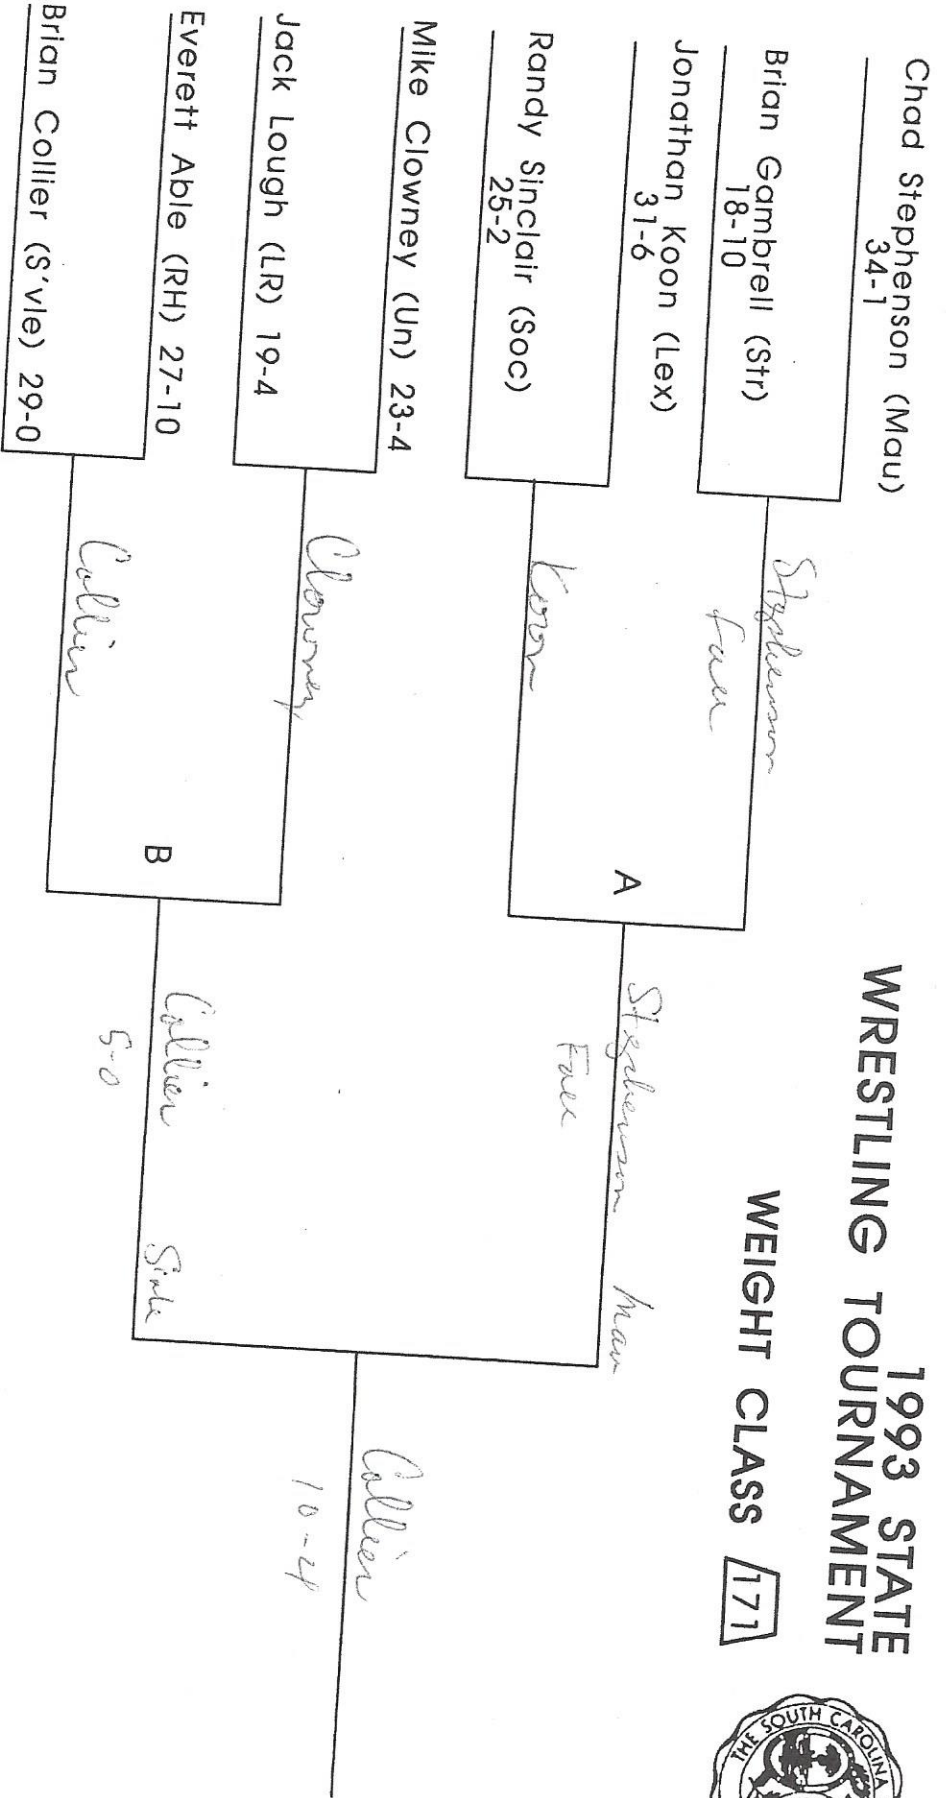

1993 STATE WRESTLING TOURNAMENT

WEIGHT CLASS 171